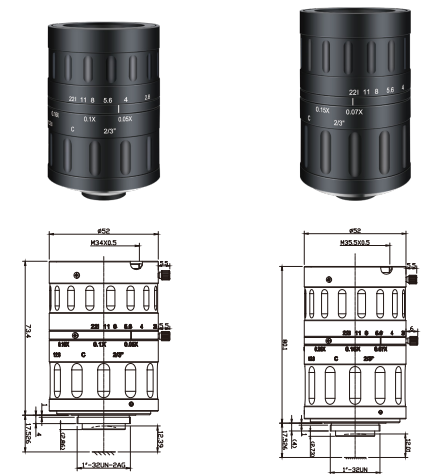

UV Lenses Series **NEW**

Item No	AZURE-00202XZMUV-1	AZURE-00302XZMUV-1
Resolution	180lp/mm	180lp/mm
Format	2/3"	2/3"
Mount	C	C
Focal Length	25mm	35mm
F/No	F2.8~F22	F2.8~F22
Back Focus	11.84mm	12.12mm
Iris Type	Manual Iris	Manual Iris
Angle of view (DxVxH)	2/3"Format	21.76°x 13.06°x17.41°
	1/2"Format	18.18°x 10.91°x14.54°
	1/3"Format	13.68°x 8.21°x10.94°
Distortion	<0.8%	<0.2%
Magnification	-0.02X~-0.2X	-0.033X~-0.2X
Design Wavelength	200~1000nm	200~1000nm
Filter Thread	M40.5 x 0.5	M30.5 x 0.5
Dimension	φ45 x 60.9mm	φ48 x 46.1mm
Weight	242.4g	204.6g

Item No	AZURE-00503XZMUV-1	AZURE-00705XZMUV-1
Resolution	180lp/mm	180lp/mm
Format	2/3"	2/3"
Mount	C	C
Focal Length	50mm	75mm
F/No	F2.8~F22	F2.8~F22
Back Focus	12.39mm	12.01mm
Iris Type	Manual Iris	Manual Iris
Angle of view (DxVxH)	2/3"Format	9.09°x 5.45°x7.27°
	1/2"Format	7.14°x 4.28°x5.71°
	1/3"Format	4.96°x 2.98°x3.97°
Distortion	<0.06%	<0.82%
Magnification	-0.05X~-0.3X	-0.07X~-0.5X
Design Wavelength	200~1000nm	200~1000nm
Filter Thread	M34 x 0.5	M35.5 x 0.5
Dimension	φ52 x 73.4mm	φ52 x 80.1mm
Weight	351g	376.2g

Item No	AZURE-10545UV
Resolution	50lp/mm
Format	45mm
Mount	F
Focal Length	105mm
F/No	F4.5
Back Focus	50.97mm
Iris Type	Manual Iris
Angle of view (DxVxH)	12.98°x 7.88°x10.47°
Distortion	<0.3%
Magnification	0X~-0.27X~-0.62X
Design Wavelength	200~1000nm
Filter Thread	M67 x 0.75
Dimension	φ74 x 125.01mm
Weight	1150g