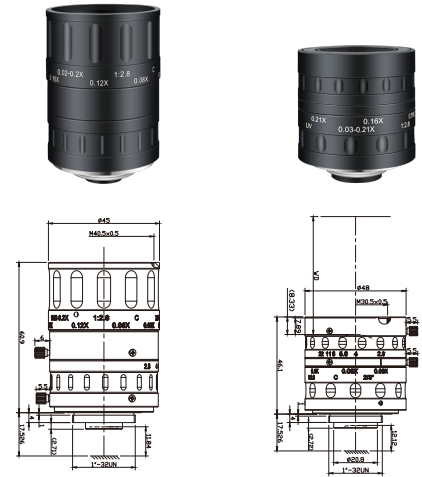

UV Lenses Series **NEW**

Item No	AZURE-00202XZMUV-1	AZURE-00302XZMUV-1
Resolution	180lp/mm	180lp/mm
Format	2/3"	2/3"
Mount	C	C
Focal Length	25mm	35mm
F/No	F2.8~F22	F2.8~F22
Back Focus	11.84mm	12.12mm
Iris Type	Manual Iris	Manual Iris
Angle of view (DxVxH)	2/3"Format	21.76°x 13.06°x17.41°
	1/2"Format	18.18°x 10.91°x14.54°
	1/3"Format	13.68°x 8.21°x10.94°
Distortion	<0.8%	<0.2%
Magnification	-0.02X~-0.2X	-0.033X~-0.2X
Design Wavelength	200~1000nm	200~1000nm
Filter Thread	M40.5 x 0.5	M30.5 x 0.5
Dimension	φ45 x 60.9mm	φ48 x 46.1mm
Weight	242.4g	204.6g

Item No	AZURE-00503XZMUV-1	AZURE-00705XZMUV-1
Resolution	180lp/mm	180lp/mm
Format	2/3"	2/3"
Mount	C	C
Focal Length	50mm	75mm
F/No	F2.8~F22	F2.8~F22
Back Focus	12.39mm	12.01mm
Iris Type	Manual Iris	Manual Iris
Angle of view (DxVxH)	2/3"Format	9.09°x 5.45°x7.27°
	1/2"Format	7.14°x 4.28°x5.71°
	1/3"Format	4.96°x 2.98°x3.97°
Distortion	<0.06%	<0.82%
Magnification	-0.05X~-0.3X	-0.07X~-0.5X
Design Wavelength	200~1000nm	200~1000nm
Filter Thread	M34 x 0.5	M35.5 x 0.5
Dimension	φ52 x 73.4mm	φ52 x 80.1mm
Weight	351g	376.2g

Item No	AZURE-10545UV
Resolution	50lp/mm
Format	45mm
Mount	F
Focal Length	105mm
F/No	F4.5
Back Focus	50.97mm
Iris Type	Manual Iris
Angle of view (DxVxH)	12.98°x 7.88°x10.47°
Distortion	<0.3%
Magnification	0X~-0.27X~-0.62X
Design Wavelength	200~1000nm
Filter Thread	M67 x 0.75
Dimension	φ74 x 125.01mm
Weight	1150g